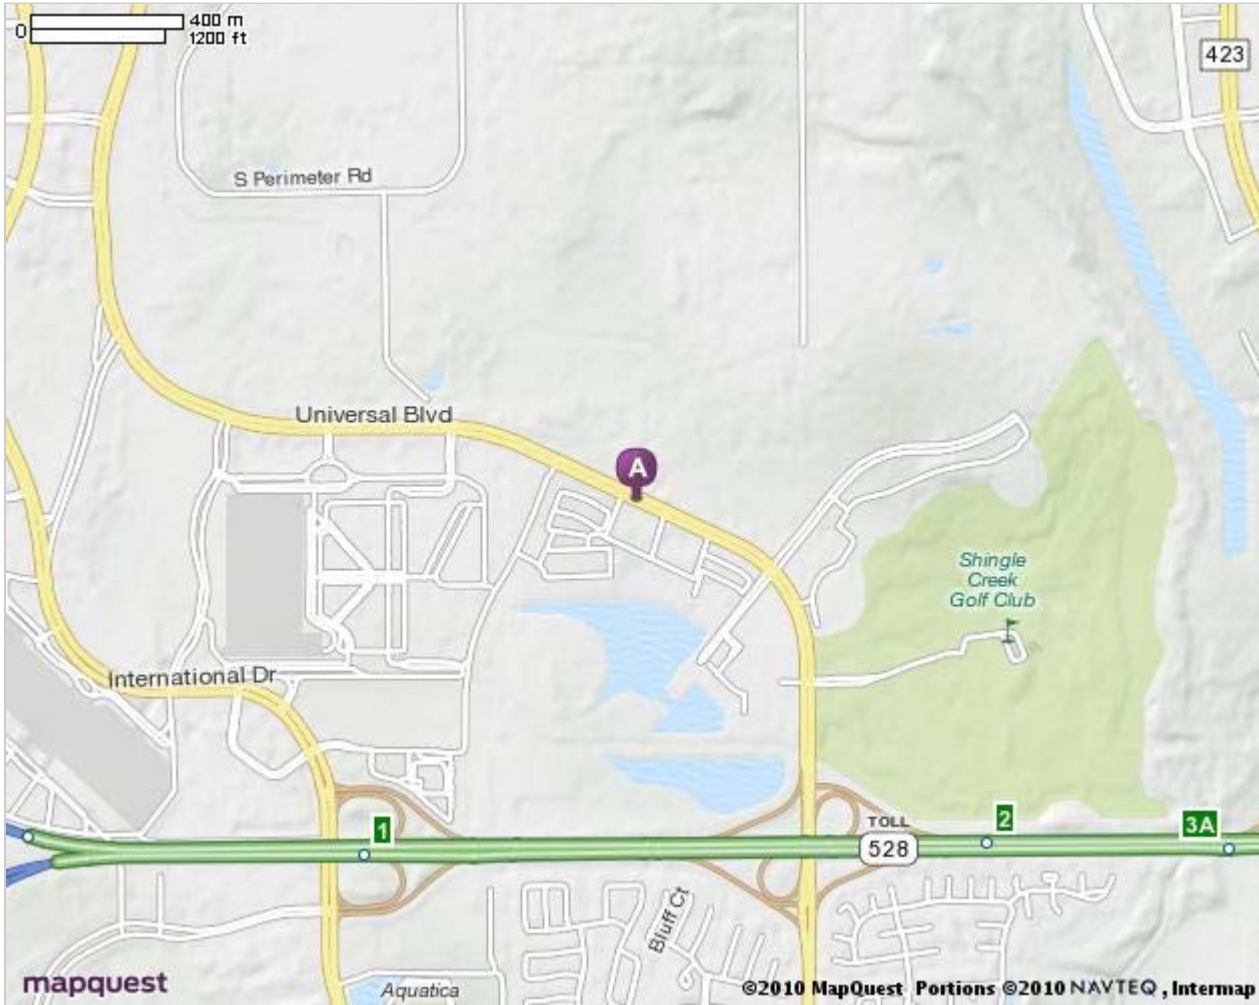

DIRECTIONS TO ORANGE TV STUDIO

9680 Universal Blvd.
Orlando, FL 32819

Directions from I-4 headed west...

- Take exit 72—the SR528-Toll E. This exit will be marked as the exit to Sea World
- Once on SR 528 – take Exit 1 to International Drive. This is also the Sea World Exit.
- At the off ramp take a right. You will immediately go through a light, under the overpass
- Immediately after the overpass is the second light. A Mobil gas station will be to your right. Take this right on to what looks like a driveway. This is an internal road for the convention center. It will curve around a couple of times and you will see a large metal outparcel with the address 9860. Park here and go into the purple door. Follow the signs back to the studio.
- If you get lost Orange TV's direct number is (407) 685-9000

Map of 9680 Universal Blvd

Orlando, FL 32819-9301

Notes

Orange TV Studio

[All rights reserved. Use subject to License/Copyright](#) | [Map Legend](#)

Directions and maps are informational only. We make no warranties on the accuracy of their content, road conditions or route usability or expeditiousness. You assume all risk of use. MapQuest and its suppliers shall not be liable to you for any loss or delay resulting from your use of MapQuest. Your use of MapQuest means you agree to our [Terms of Use](#)